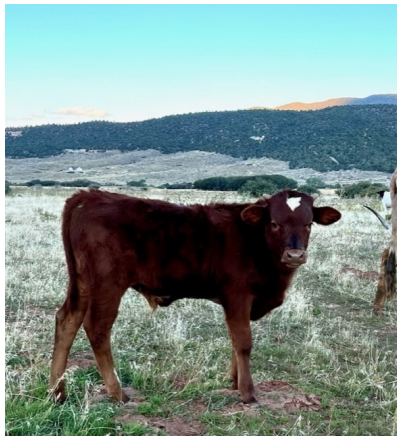

Bull Calf 7

Date of Birth: 07/12/2022

Courtesy of M7 Longhorns

Bull Calf 7

JH RURAL SAFARI SON

JH RURALLY SCREWED

NIGHT SAFARI BL833

LC BLADEN

K.C. Clarabelle

JP RIO GRANDE

LADY MONIKA BL

BL NIGHT CHEX

Safari B 1677

Hunts Demands Respect

CWR Windchime

J.R. Premium